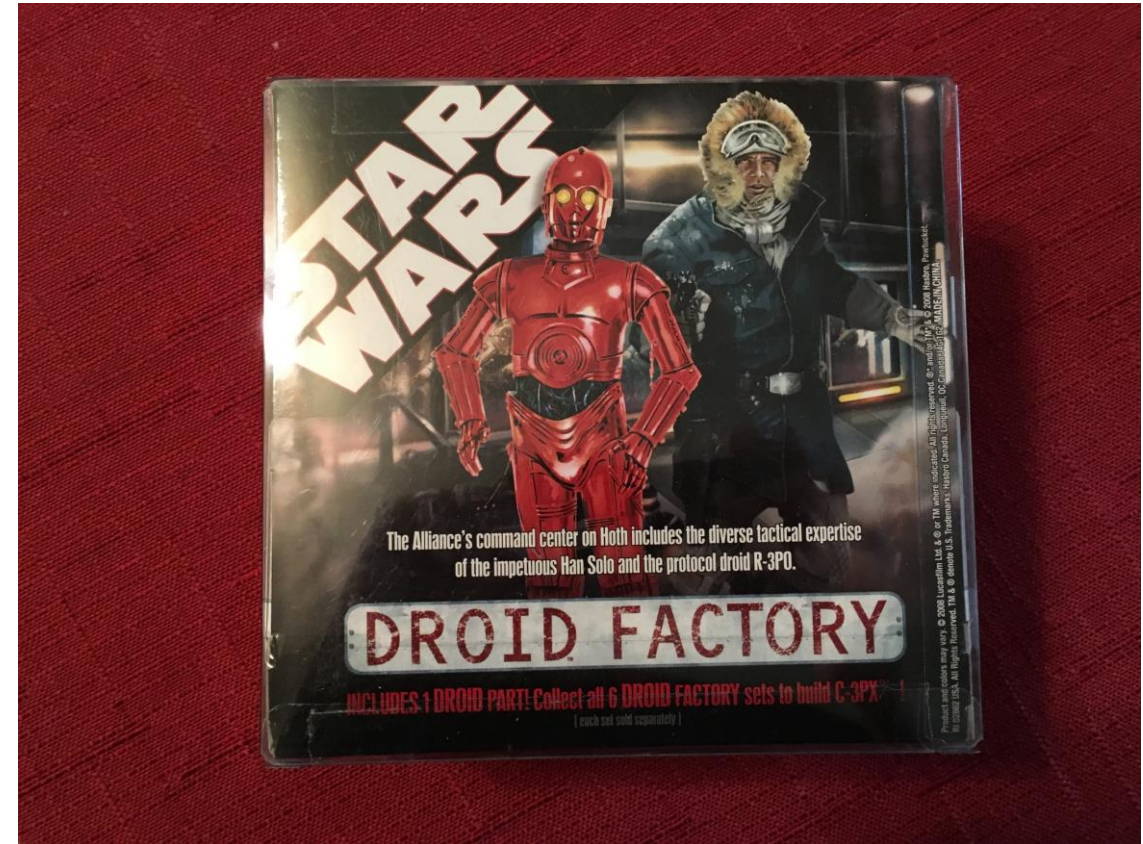

Item MSWE2 (Lot E)

Droid Factory: Luke Skywalker and R2-D2

Price: \$25

Item MSWE3 (Lot E)

Droid Factory: Han Solo and R-3PO

Price: \$25

Item MSWE4 (Lot E)

Might Muggs Boba Fett

Price: \$10

Item MSWE5 (Lot E)

Might Muggs Stormtrooper

Price: \$10

Item MSWE6 (Lot E) Might Muggs Han Solo

Price: \$10

Item MSWE7 (Lot E) Might Muggs Chewbacca

Price: \$10